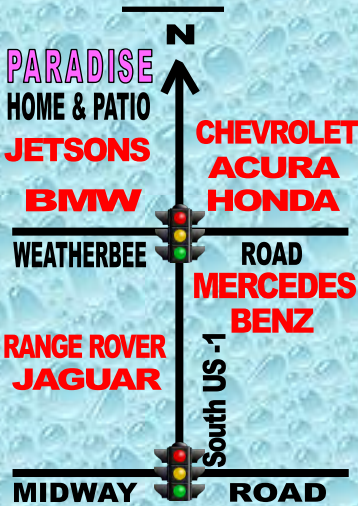

Exit I-95 at MIDWAY ROAD
Go East to US. 1 Then Turn Left
1 Mile N. of Midway Road on US. 1
Or 1 Block N. of Jetsons Appliances

HOURS

MONDAY - SATURDAY

10 AM - 5 PM

OPEN THIS SUNDAY

PHONE

772.409.4618

MAP