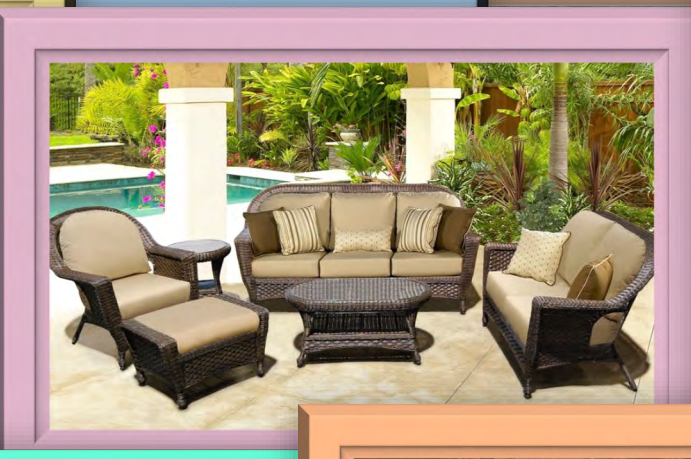

New Arrivals

If It's For Your Patio
You're Sure To Find It In
PARADISE

The Next Time You Are In Our Area, Stop By And See The Largest Collection Of Beautiful Patio Furniture Under The Florida Sun.

Paradise Has Nice People, We Don't Follow You Around The Store And Hassle You. Unless Your One Of Those Rare Birds That Likes To Be Hassled.

5 pc. PATIO SET

Made In USA
1- 42" Round Table
4- Standard Chairs
YOUR CHOICE
100 Fabrics & 9 Finishes

\$ 788.

VISIT OUR CLEARANCE AREA \$SAVE 50% to 80% OFF EVERYDAY

PARADISE

HOME & PATIO

**4051 S. US. -1
FT. PIERCE, FL. 34982**